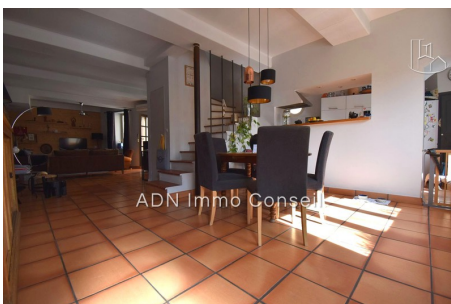

ADN Immo Conseil - Place des fontaines, Domaine de Pont Royal - 13370 Mallemort

P. +33(0)6 34 07 65 47 - Tél. +33(0)4 90 50 72 55 - adnimmoconseil@gmail.com - www.adnimmoconseil.com

RCS Salon B 899 172 563 - Code NAF 6831Z - SIRET 899 172 563 00012 - Document non contractuel